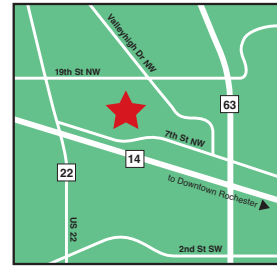

CAMPUS MAPS, DIRECTIONS, AND PARKING INFORMATION

ROCHESTER CAMPUS

2900 19th Street N.W.
Rochester, MN 55901-7619
507-285-1410
877-768-4545