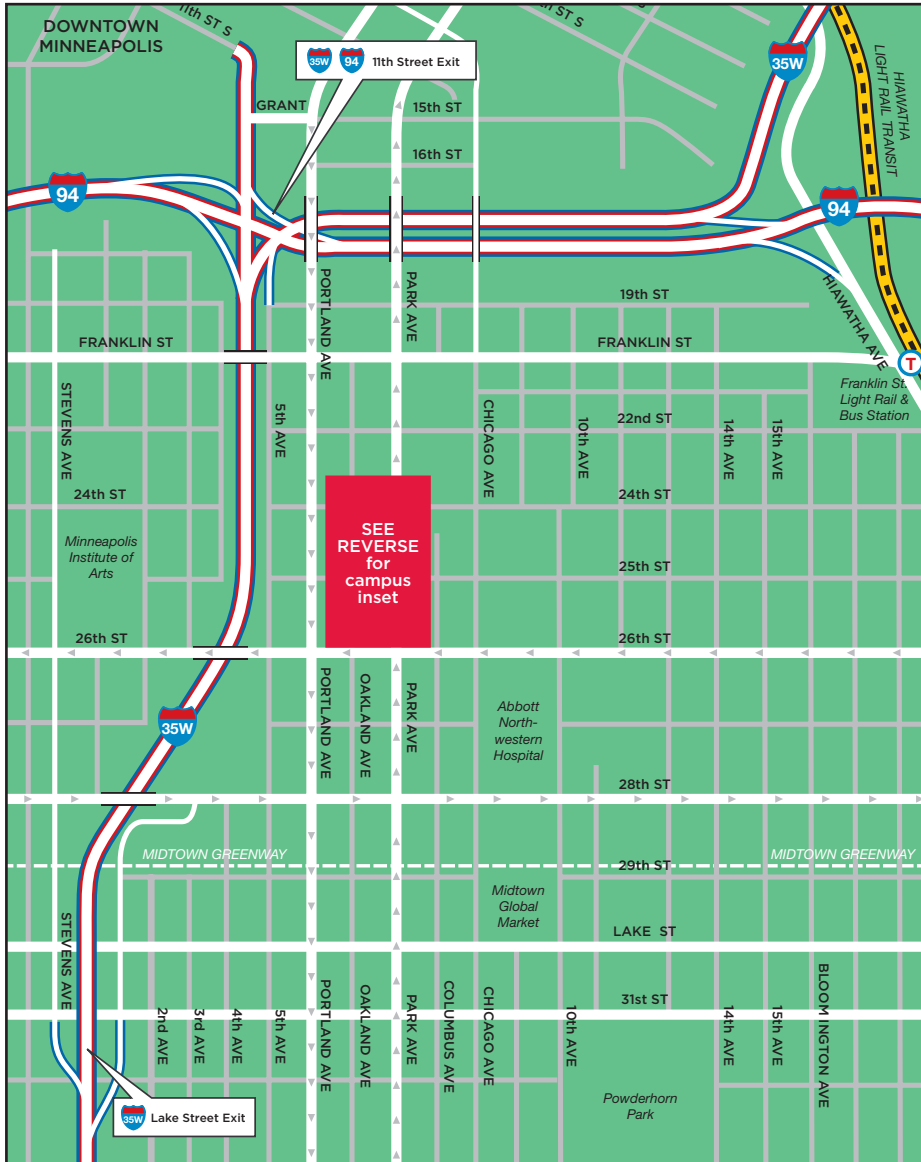

CAMPUS MAPS, DIRECTIONS, AND PARKING INFORMATION

ROCHESTER CAMPUS

2900 19th Street N.W.
Rochester, MN 55901-7619
507-285-1410
877-768-4545